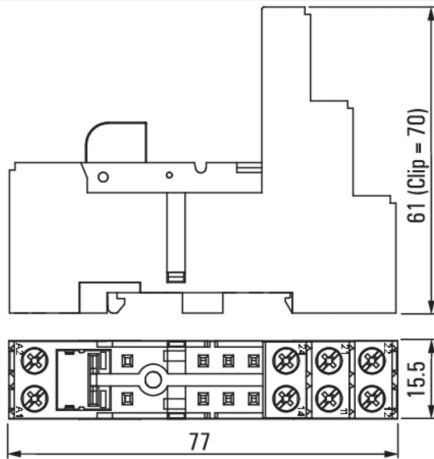

**RIDERSERIES
SRC-I 2CO**

Weidmüller Interface GmbH & Co. KG
Klingenbergstraße 16
D-32758 Detmold
Germany
Fon: +49 5231 14-0
Fax: +49 5231 14-292083
www.weidmueller.com

Drawings

Dimensioned drawing